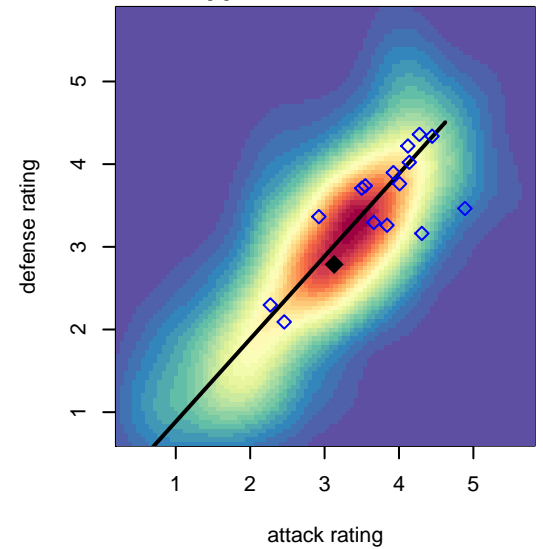

Arizona Thunder Bayern Elite G01

alt names used:

Venues played:

, AZ
G01 total strength=1653
attack=22.85 defense=16.23

2016 FWRL Desert 2001 U16
2016 Carlsbad Nov Nights College Showcase E
2016 LV Mayors Fall Classic U-15/16 U16

Arizona Thunder Bayern Elite G01
Dots are actual minus expected GF (blue circles) and GA (red triangles).
Blue line is smoothed change in attack strength. Red is smoothed change in defense strength.

**attack and defense variance (black dot)
relative to other teams
and top 10 in region**

**attack and defense rating
relative to others at age
and all opponents in last 13 months**

**attack and defense rating
relative to others at age
and all opponents in last 13 months**

Performance relative to 13 month average

Performance relative to 13 month average

Distribution of opponents
 Red = Lose zone, Blue = Win zone, Green = Even
 Black line separates win/lose zones

lot. A=Neither has attack advantage, B=Opponent has both attack and defense advantage, C=Opponent has both attack and defense disadvantage, D=Both have