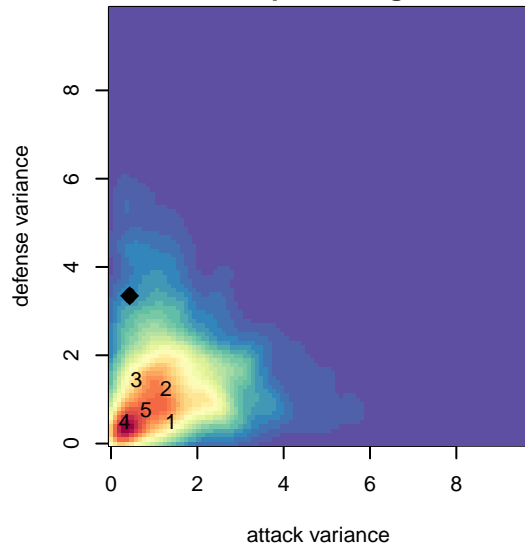

Arizona Thunder Bayern Elite G01

alt names used:

Venues played:

, AZ
G01 total strength=1653
attack=22.85 defense=16.23

2016 FWRL Desert 2001 U16
2016 Carlsbad Nov Nights College Showcase E
2016 LV Mayors Fall Classic U-15/16 U16

Arizona Thunder Bayern Elite G01
Dots are actual minus expected GF (blue circles) and GA (red triangles).
Blue line is smoothed change in attack strength. Red is smoothed change in defense strength.

**attack and defense variance (black dot)
relative to other teams
and top 10 in region**

Performance relative to 13 month average

Distribution of opponents
 Red = Lose zone, Blue = Win zone, Green = Even
 Black line separates win/lose zones

lot. A=Neither has attack advantage, B=Opponent has both attack and defense advantage, C=Opponent has both attack and defense disadvantage, D=Both have